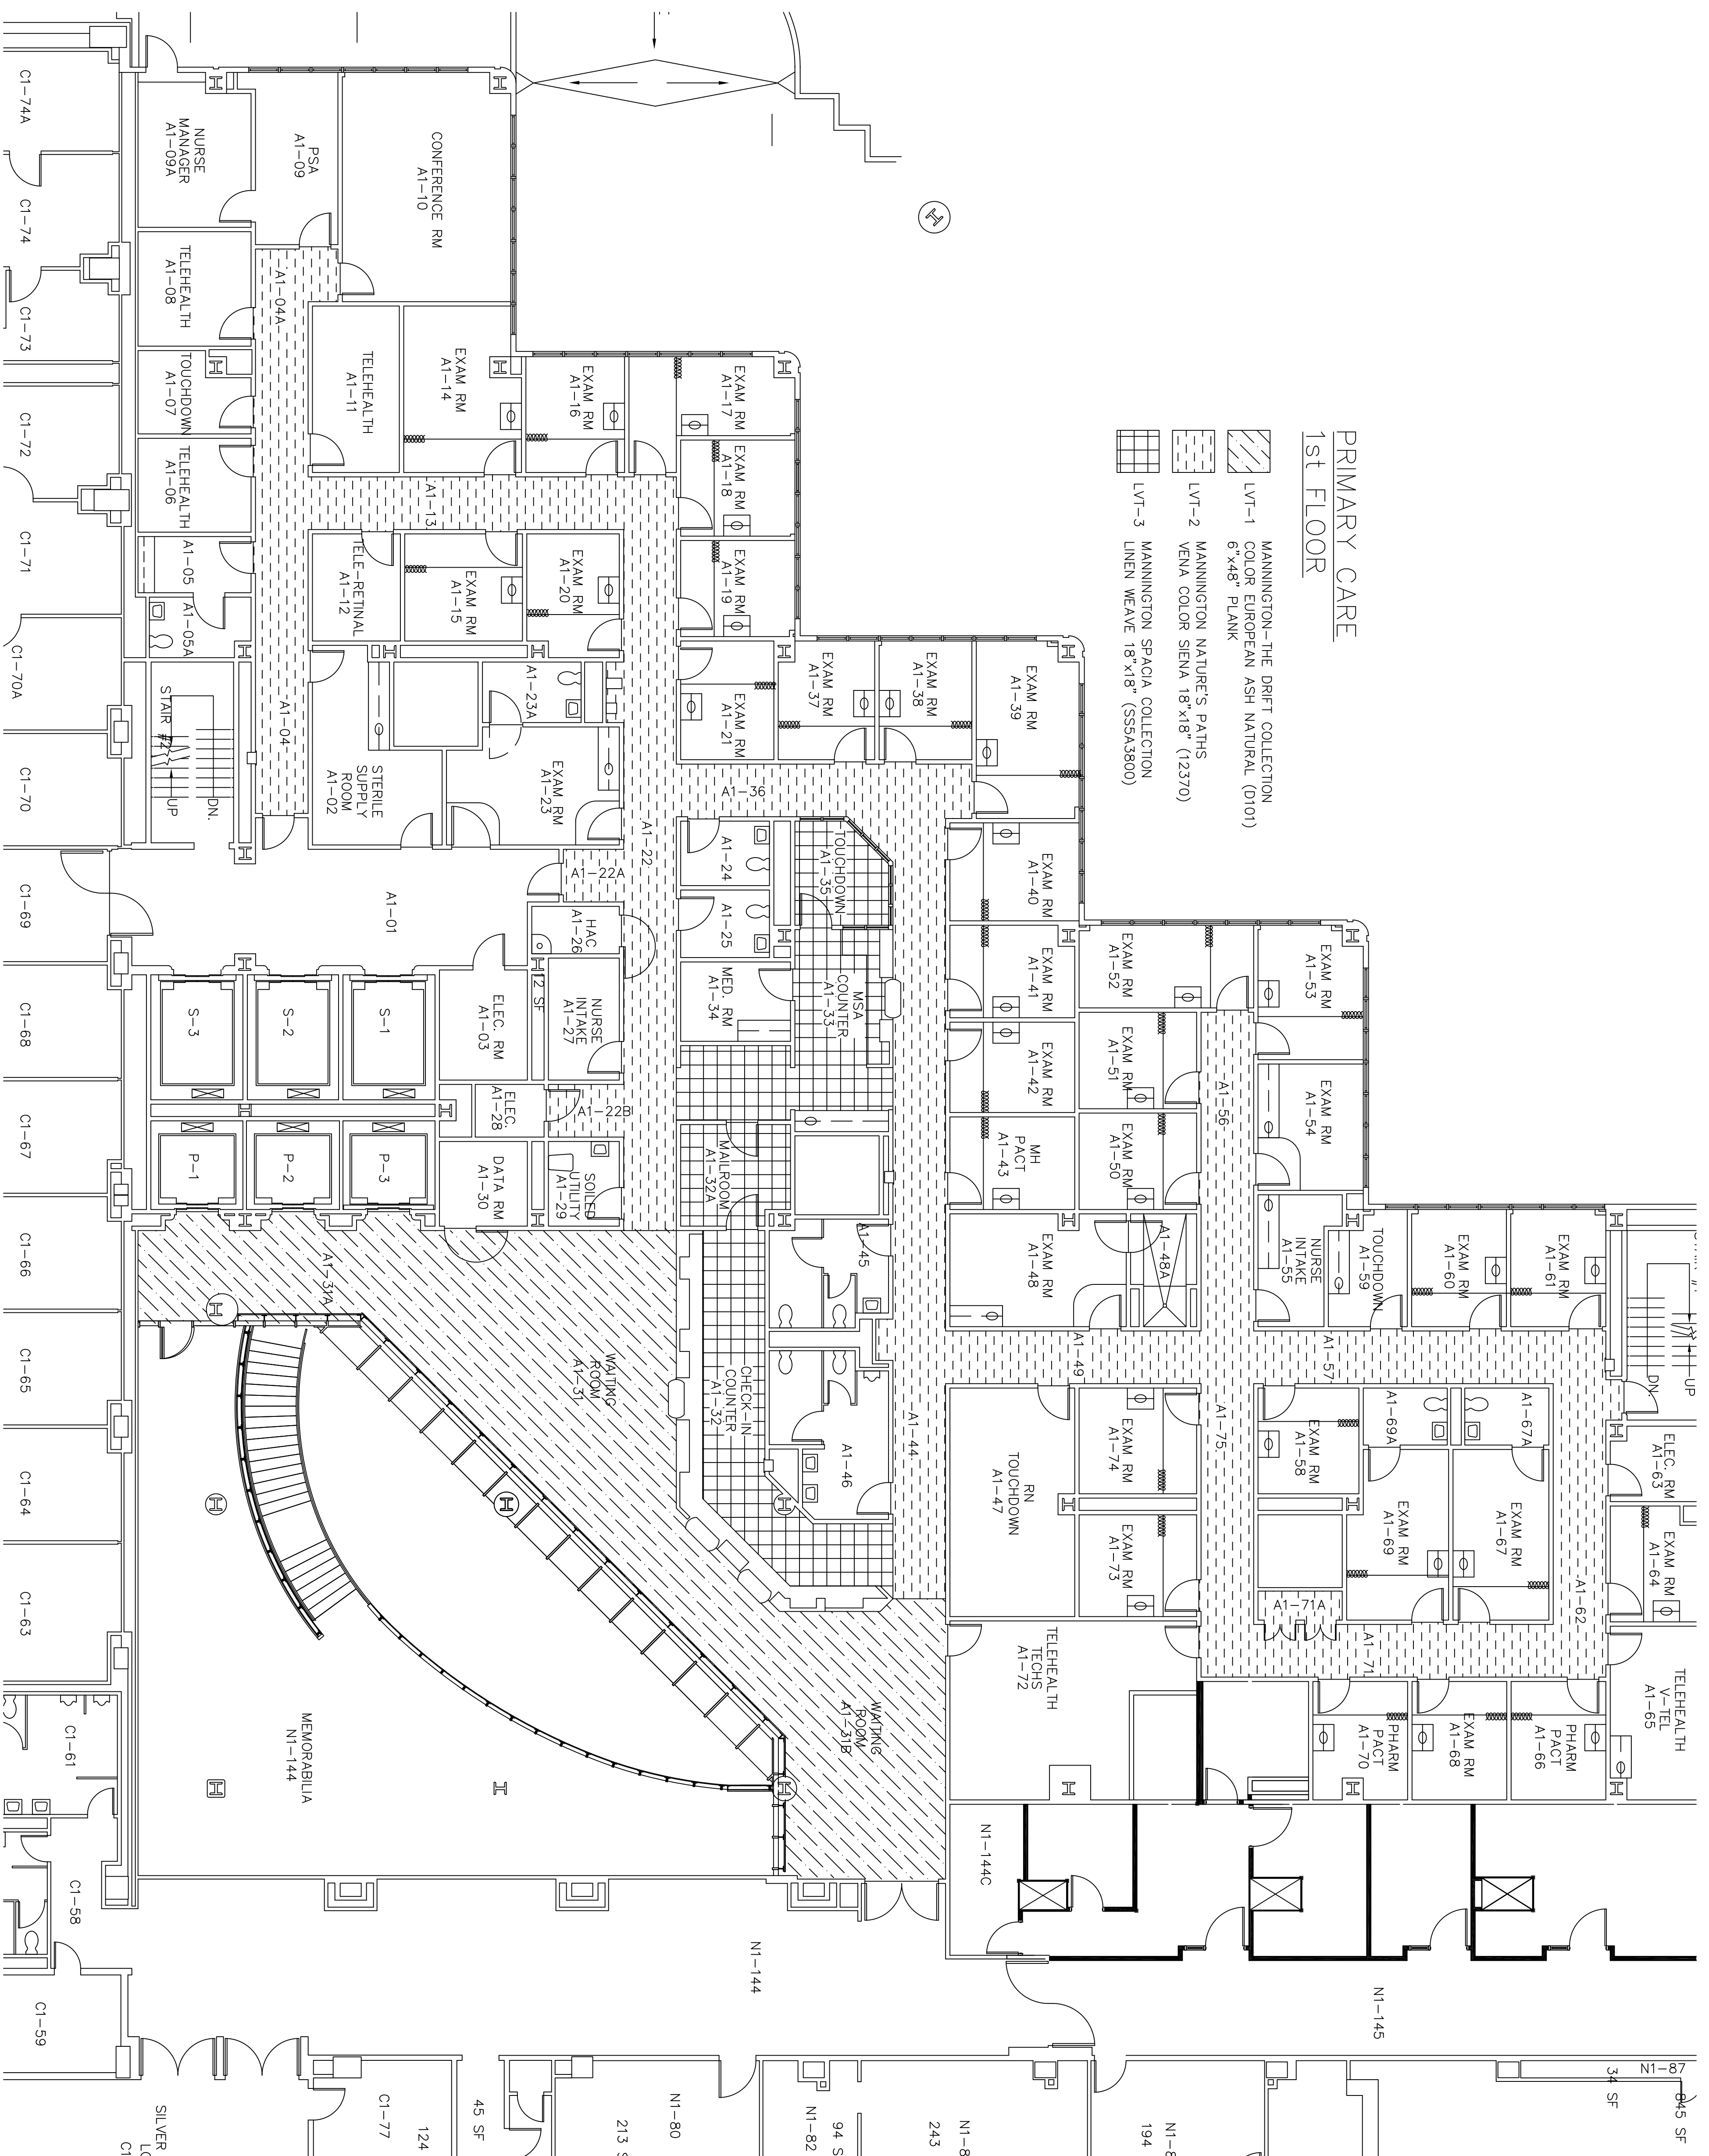

**PRIMARY CARE
1st FLOOR**

-  MANNINGTON-THE DRIFT COLLECTION
COLOR EUROPEAN ASH NATURAL (D10)
-  MANNINGTON NATURE'S PATHS
6"x48" PLANK
-  MANNINGTON SPACIA COLLECTION
VENA COLOR SIENA 18"x18" (12370)
-  LINEN WEAVE 18"x18" (SS5A3800)

FIRST FLOOR PARTIAL PLAN
SCALE: 1/8" = 1'-0"