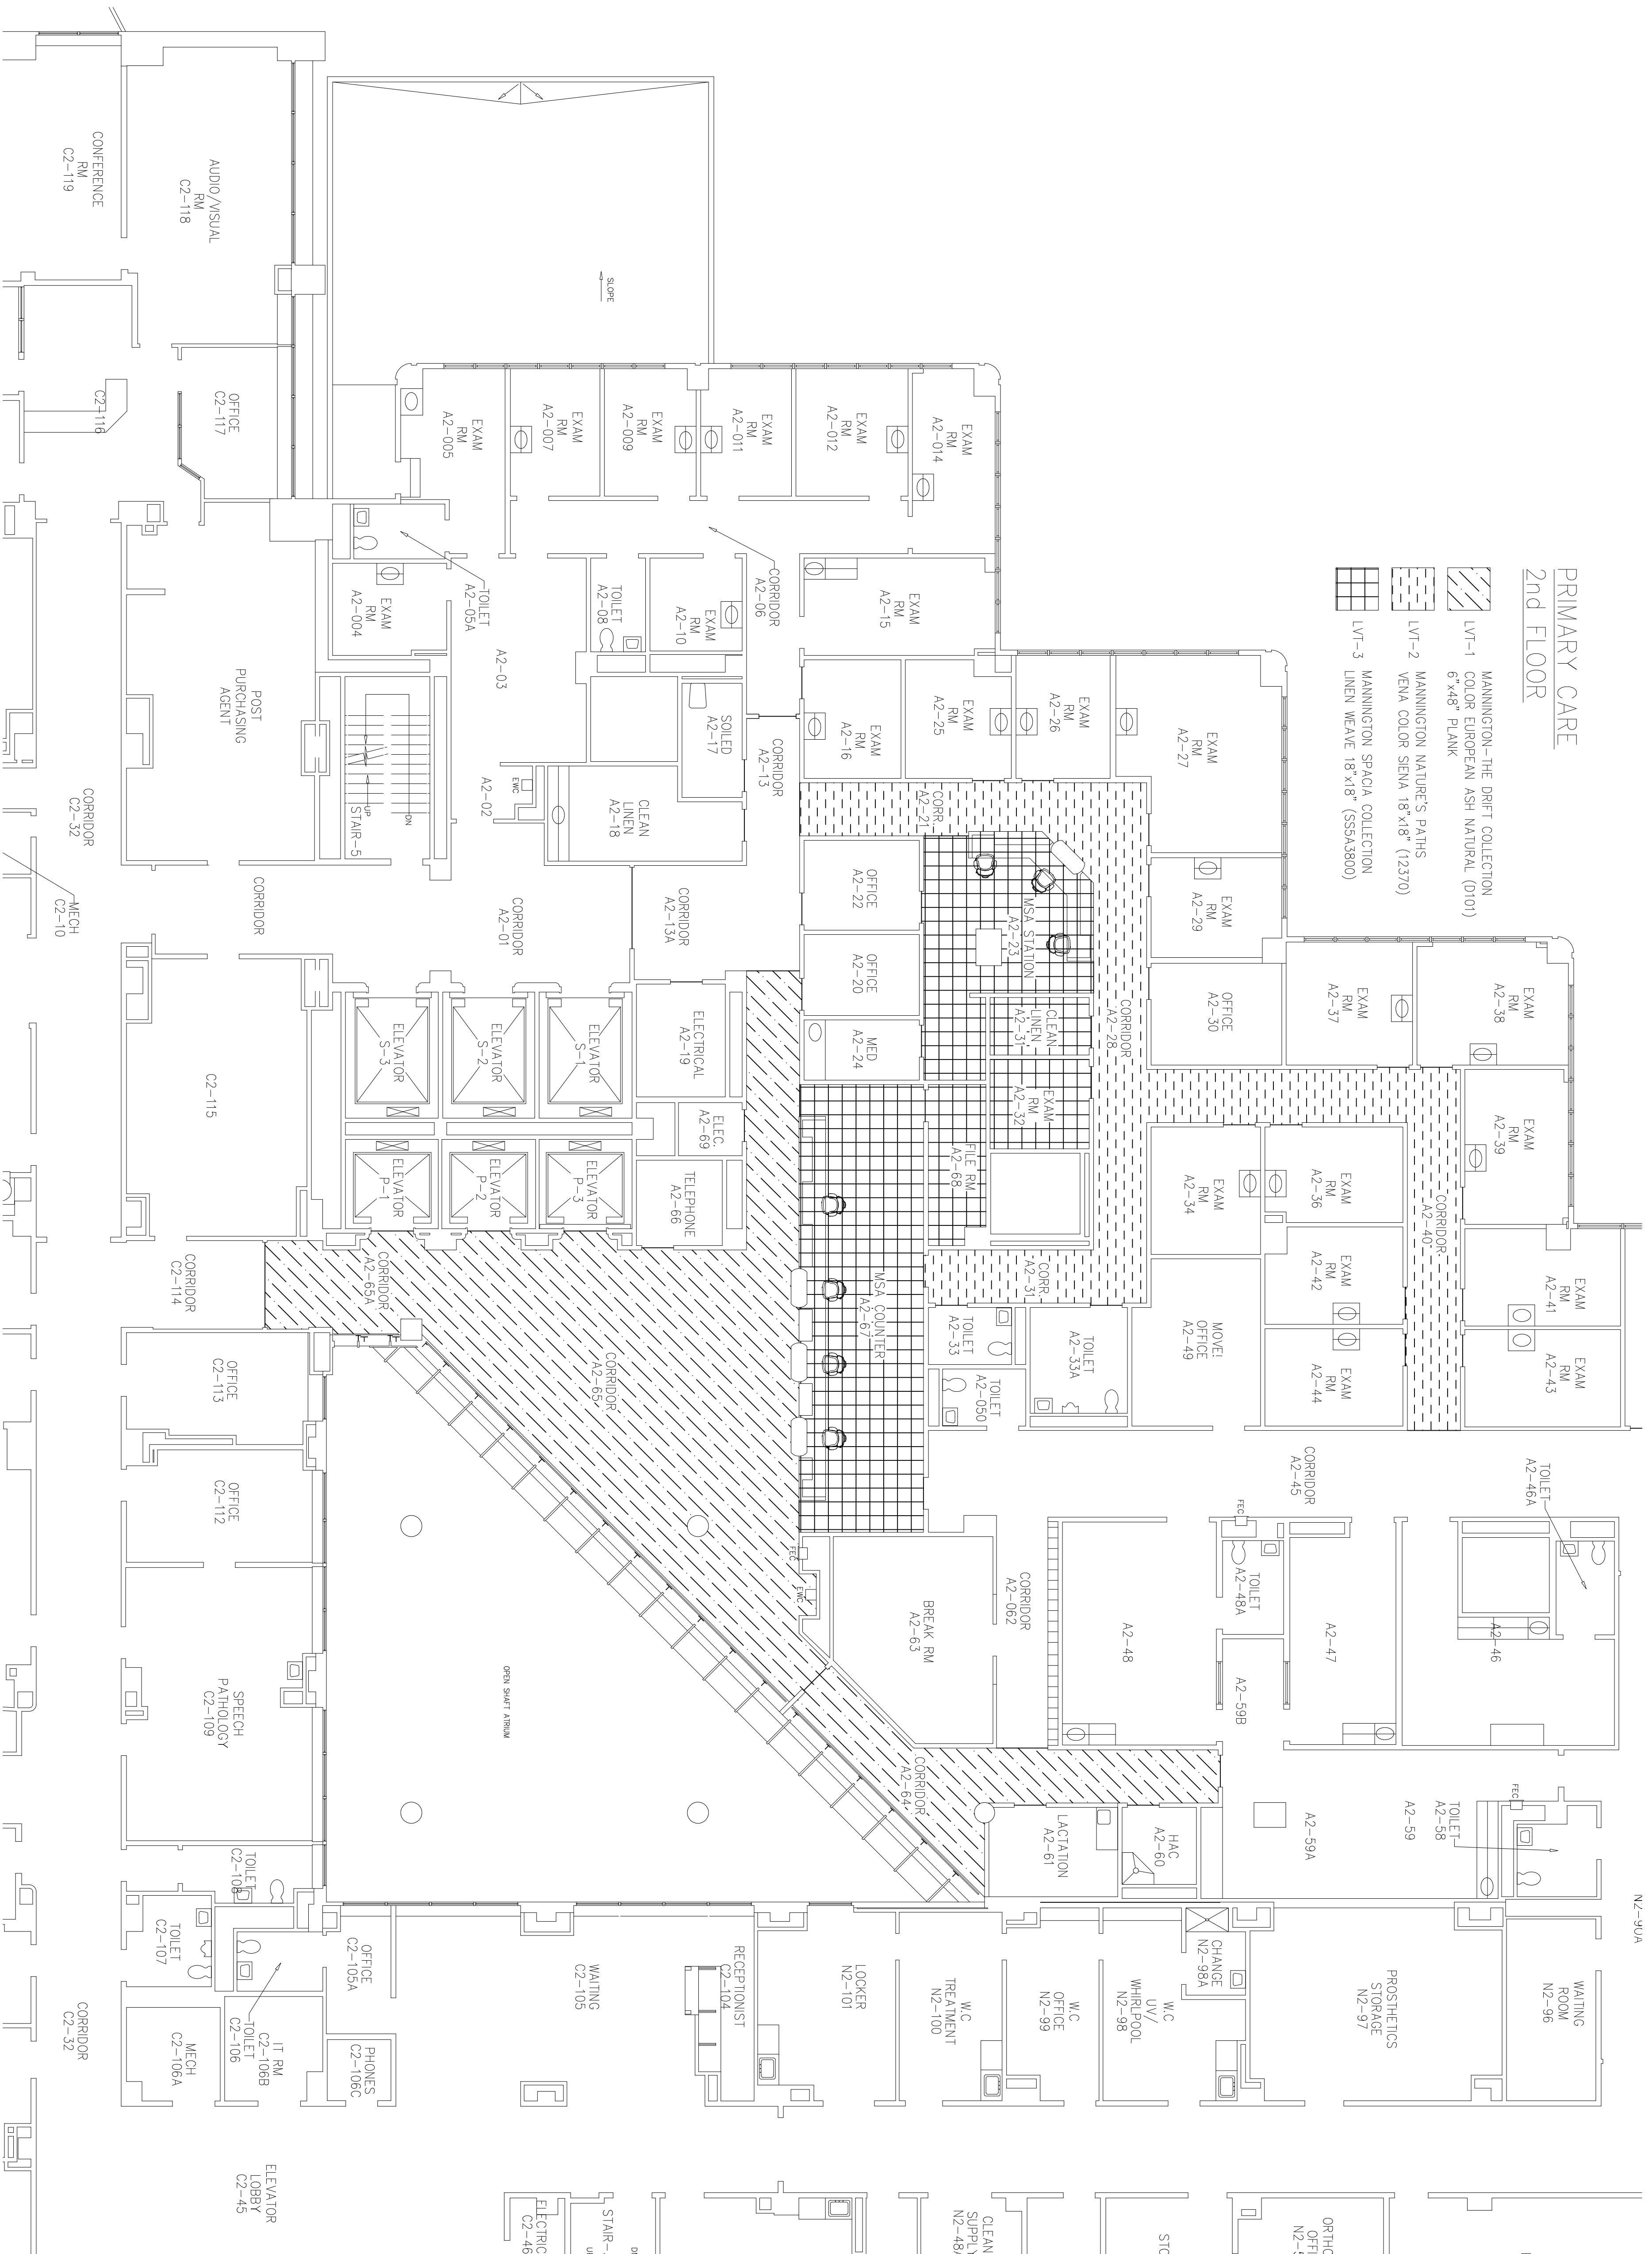

PRIMARY CARE
2nd FLOOR

- LVT-1 MANNINGTON-THE DREFT COLLECTION
6"x48" PLANK
- LVT-2 MANNINGTON NATURE'S PATHS
VENA COLOR SIENA 18"x18" (12370)
- LVT-3 MANNINGTON SPACIA COLLECTION
LINEN WEAVE 18"x18" (SS5A9800)

SECOND FLOOR PARTIAL PLAN
SCALE: 1/8" = 1'-0"